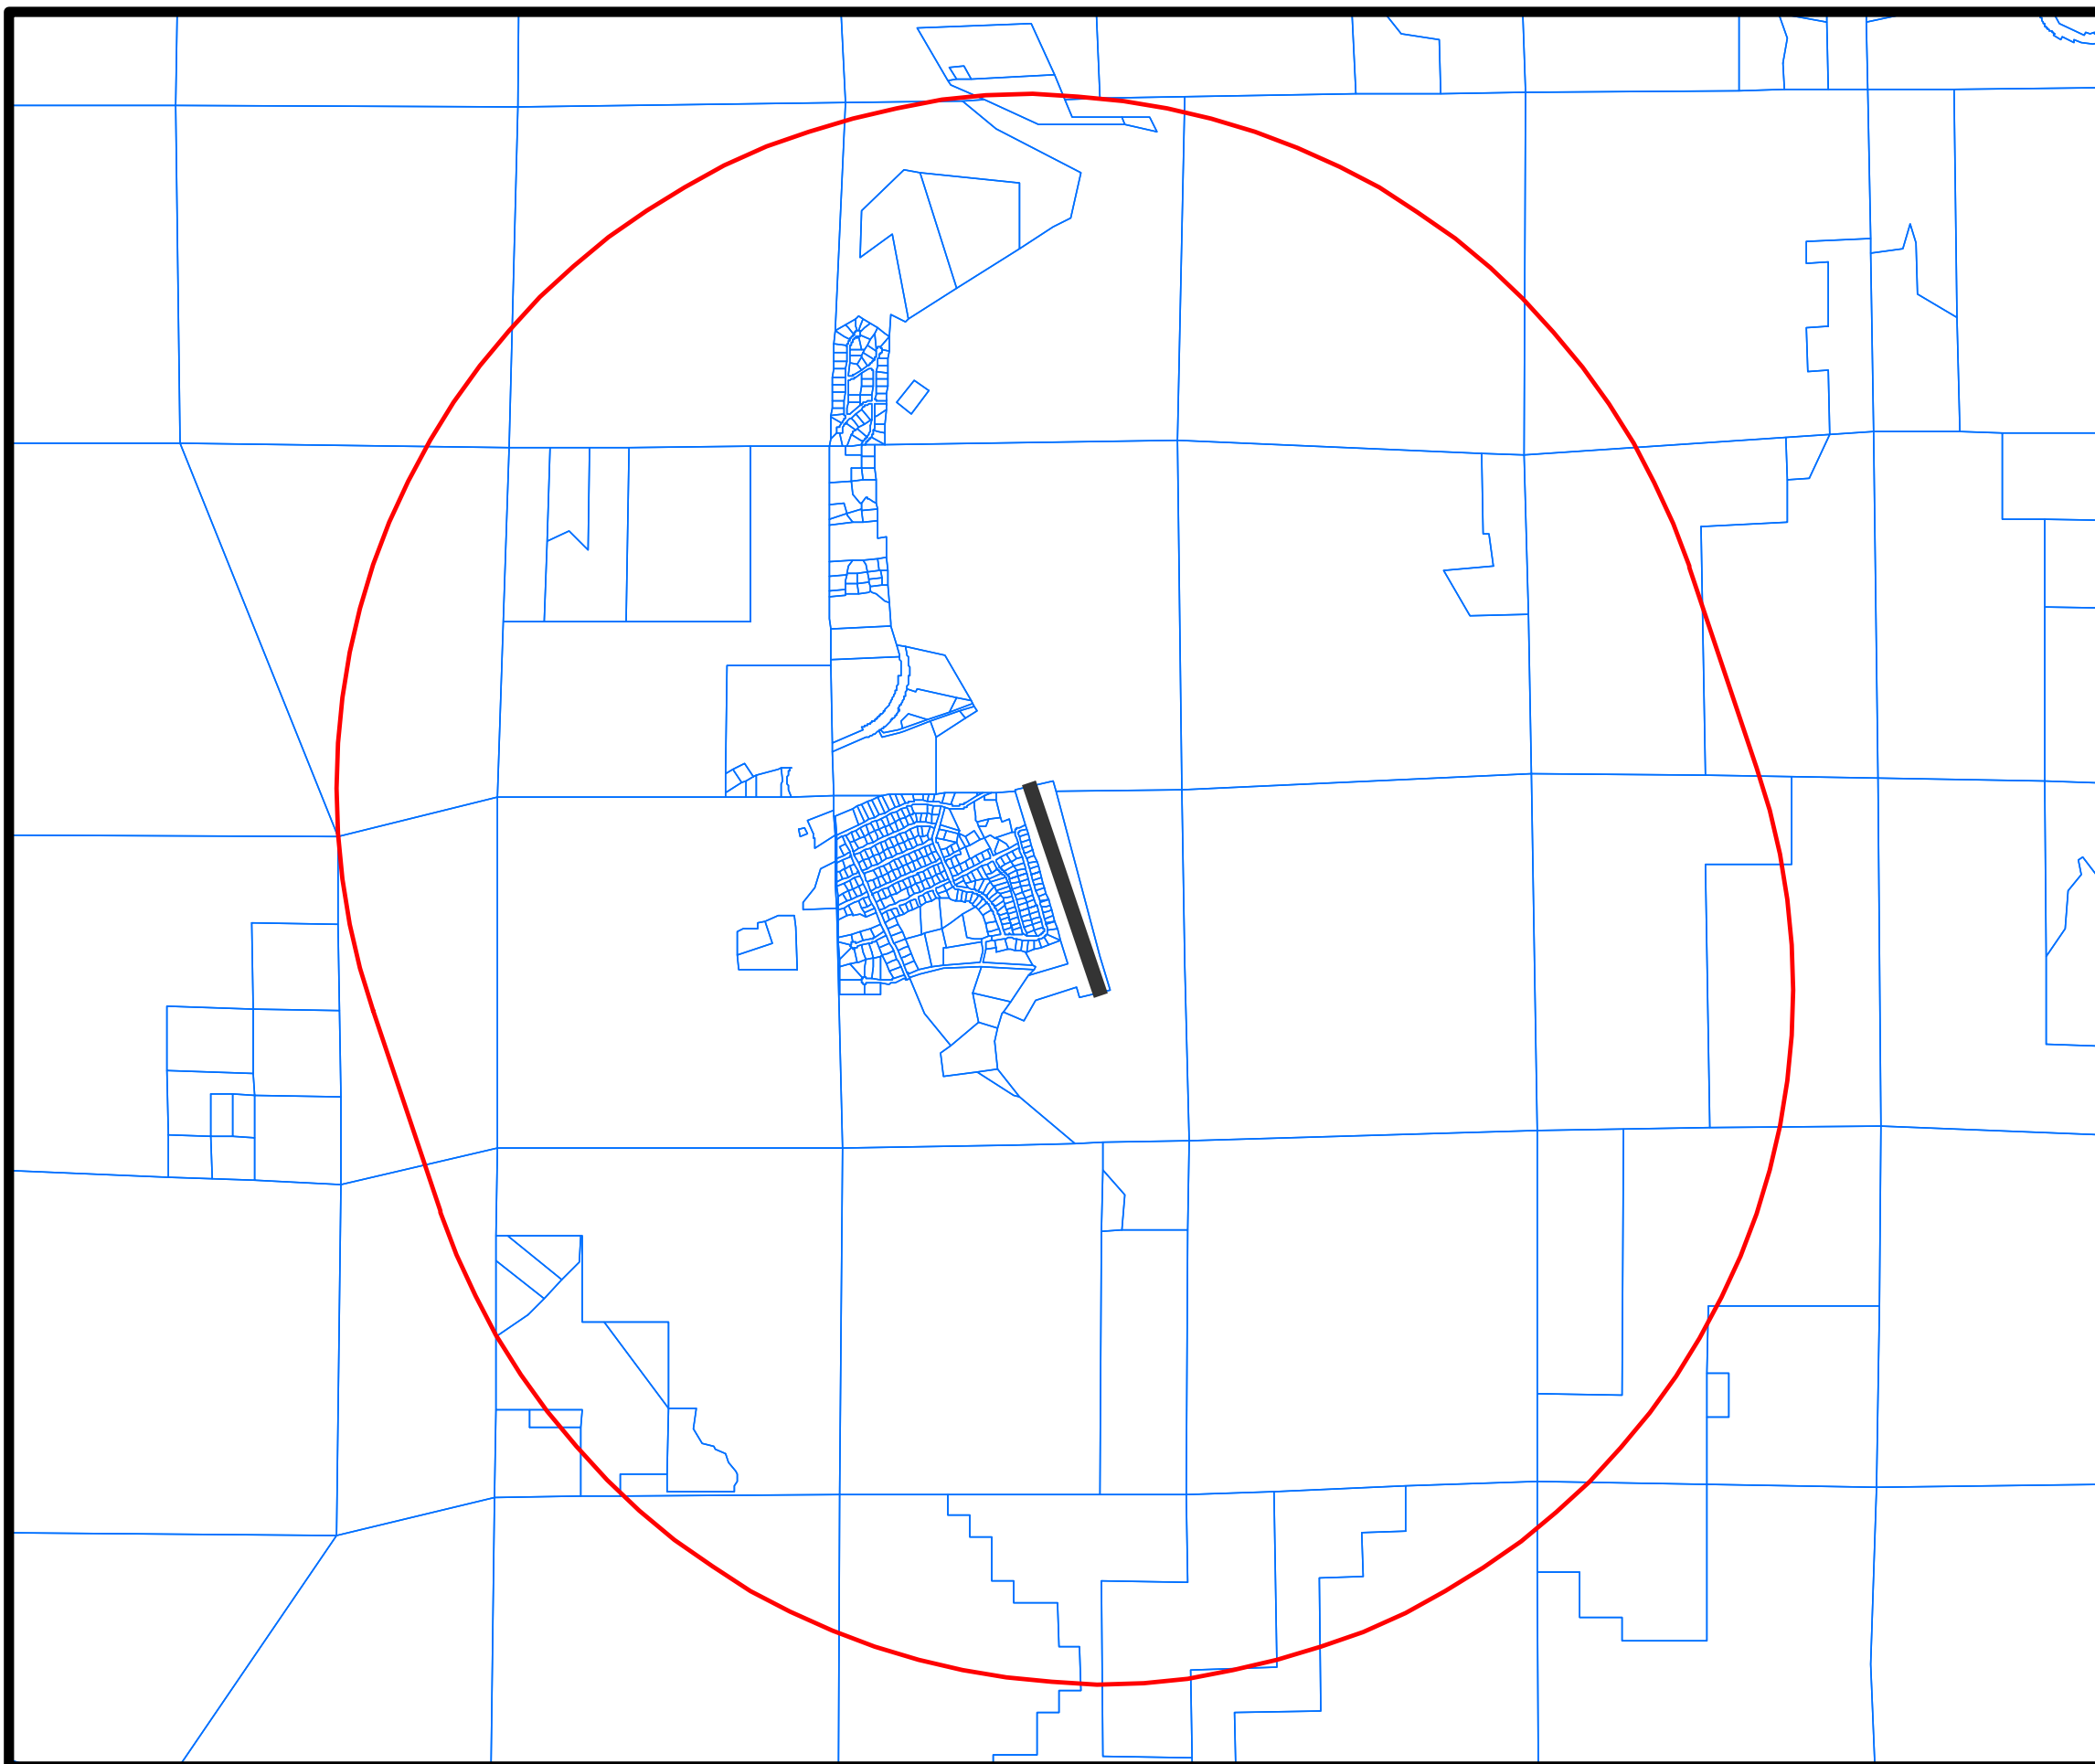

# Trinity Center Airport 2 Mile Planning Area

-  Airport Planning Area
-  Airport Runway
-  Parcels

Scale: 1 = 32,000  
Tri-Center\_Airport\_Planning\_17x11.mxd

Prepared For  
September 2, 2008