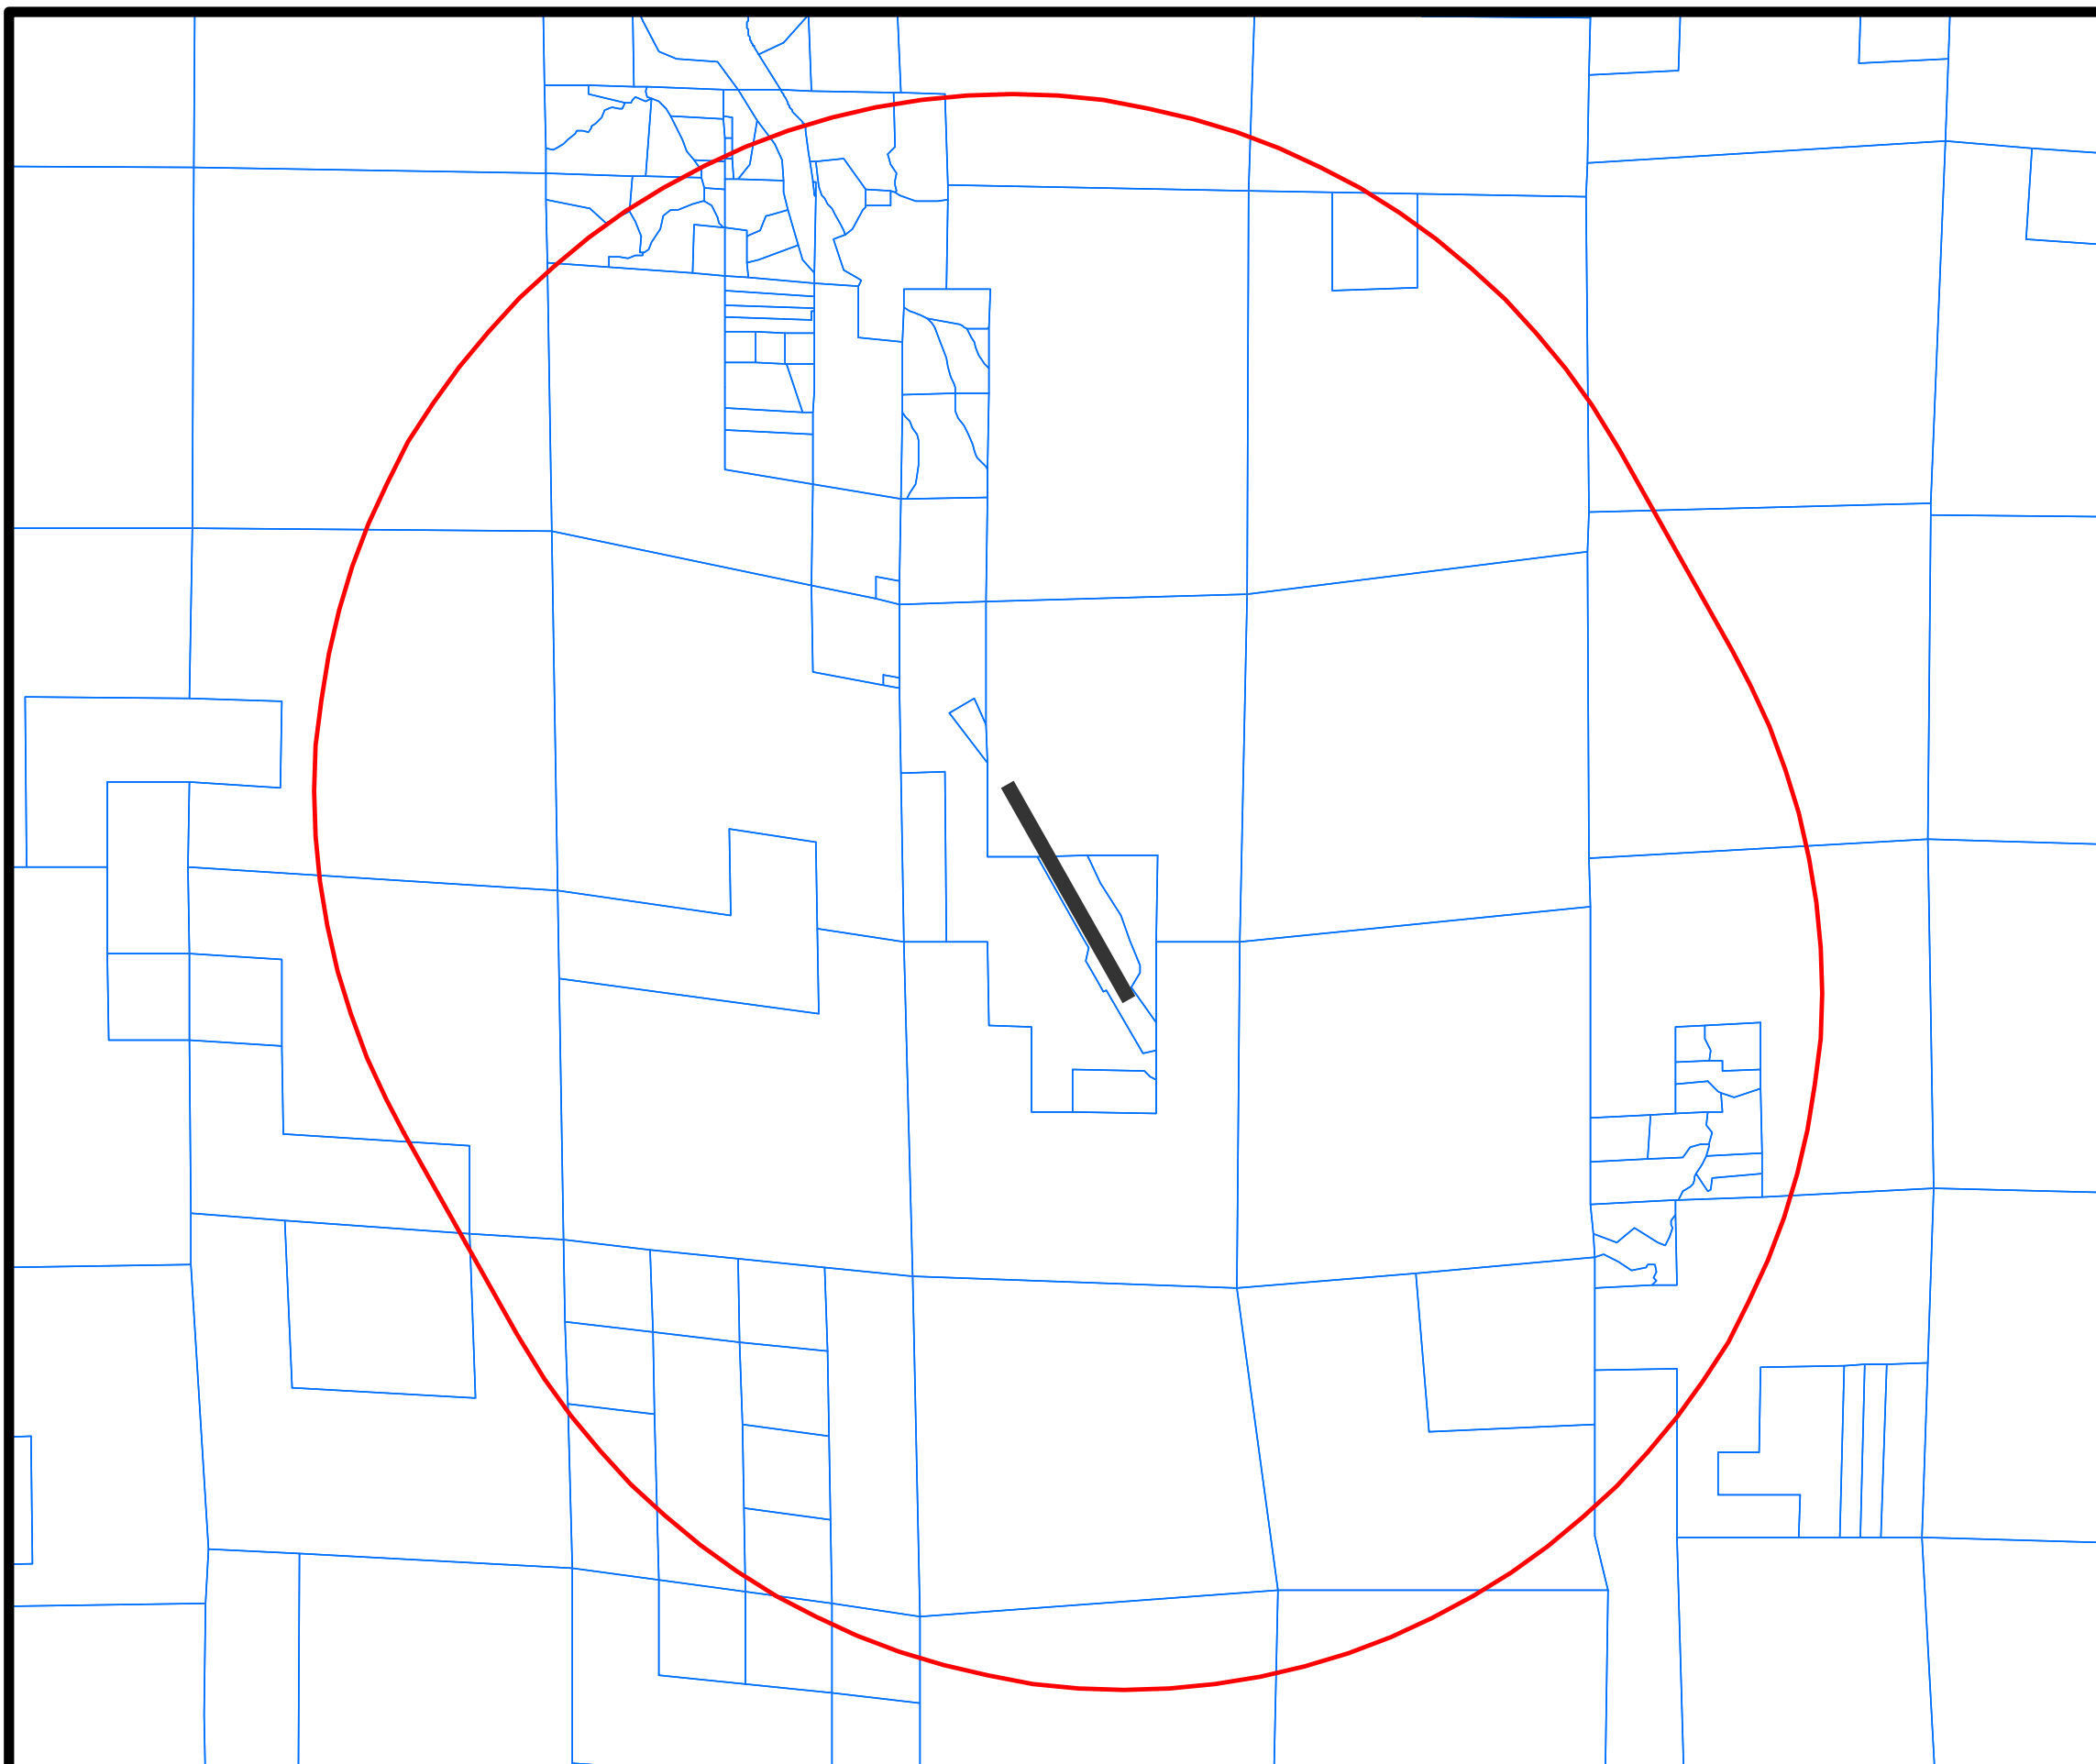

Ruth Airport 2 Mile Planning Area

-  Airport Planning Area
-  Airport Runway
-  Parcels

Scale: 1 = 32,000
Ruth_Airport_Planning_17x11.mxd

Prepared For

September 2, 2008