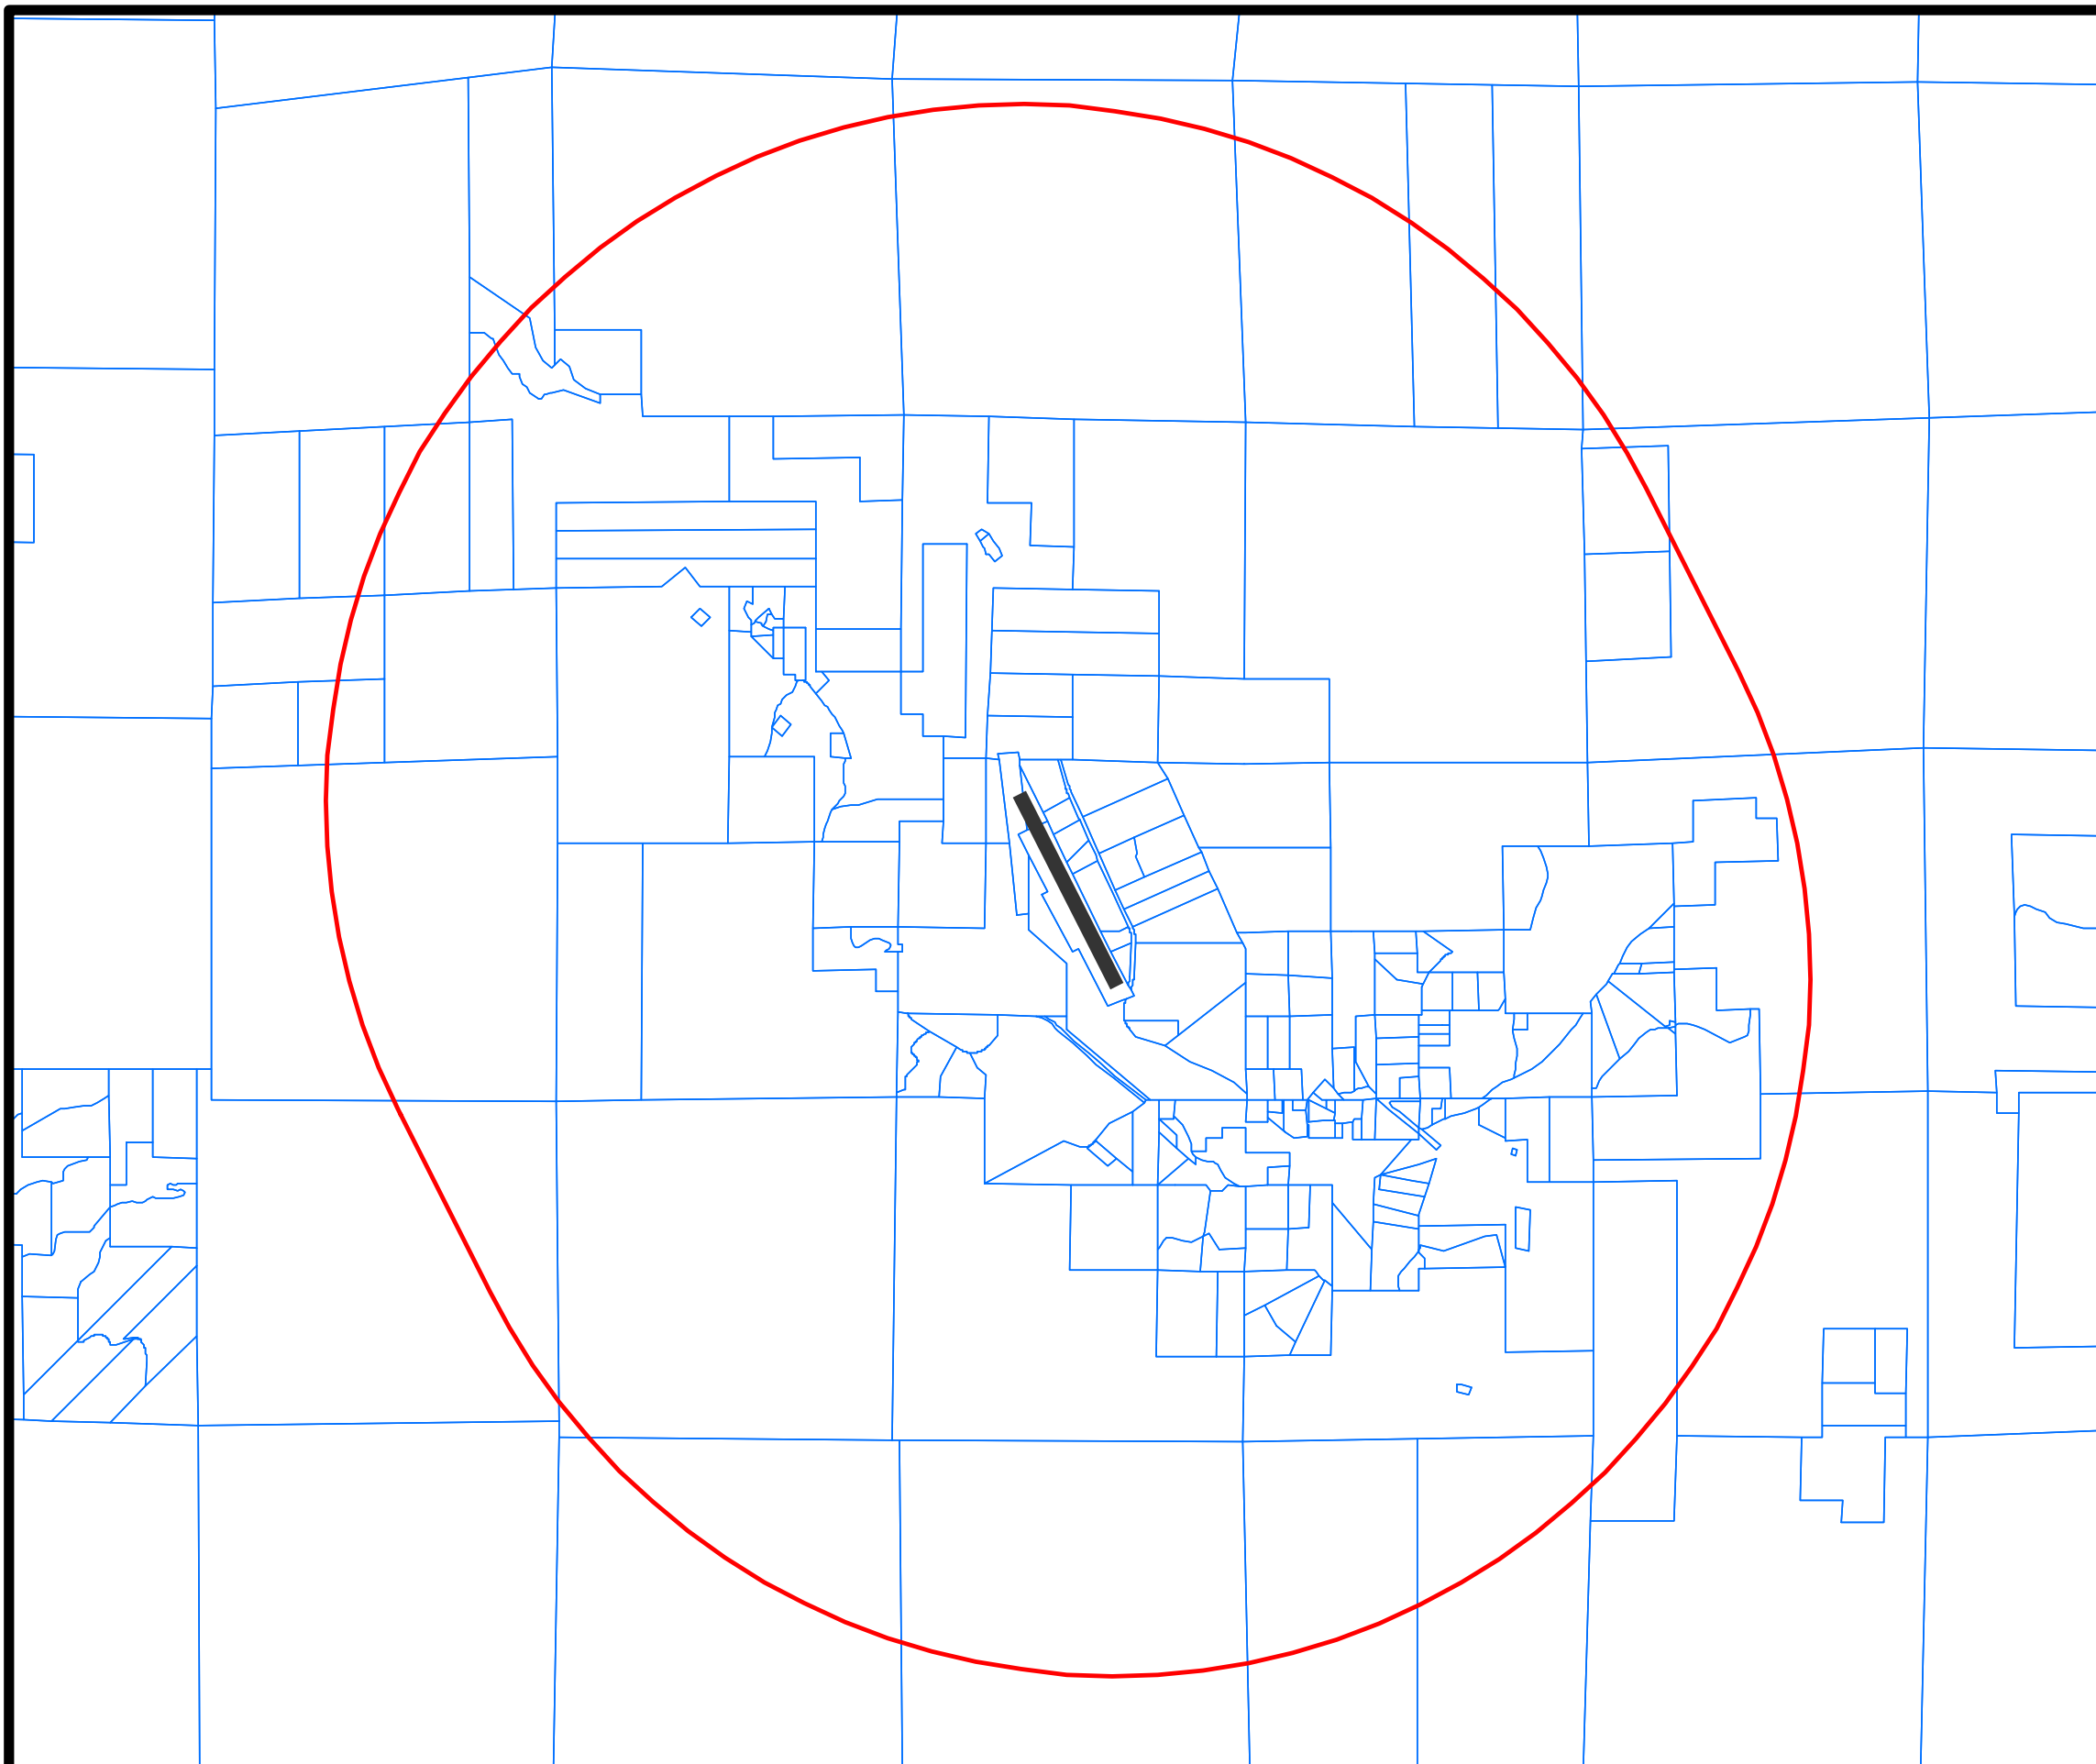

Hyampom Airport 2 Mile Planning Area

-  Airport Planning Area
-  Airport Runway
-  Parcels

Vicinity &
Location Map

Scale: 1 = 32,000
Hyampom_Aiport_Planning_17x11.mxd

Prepared For

September 2, 2008