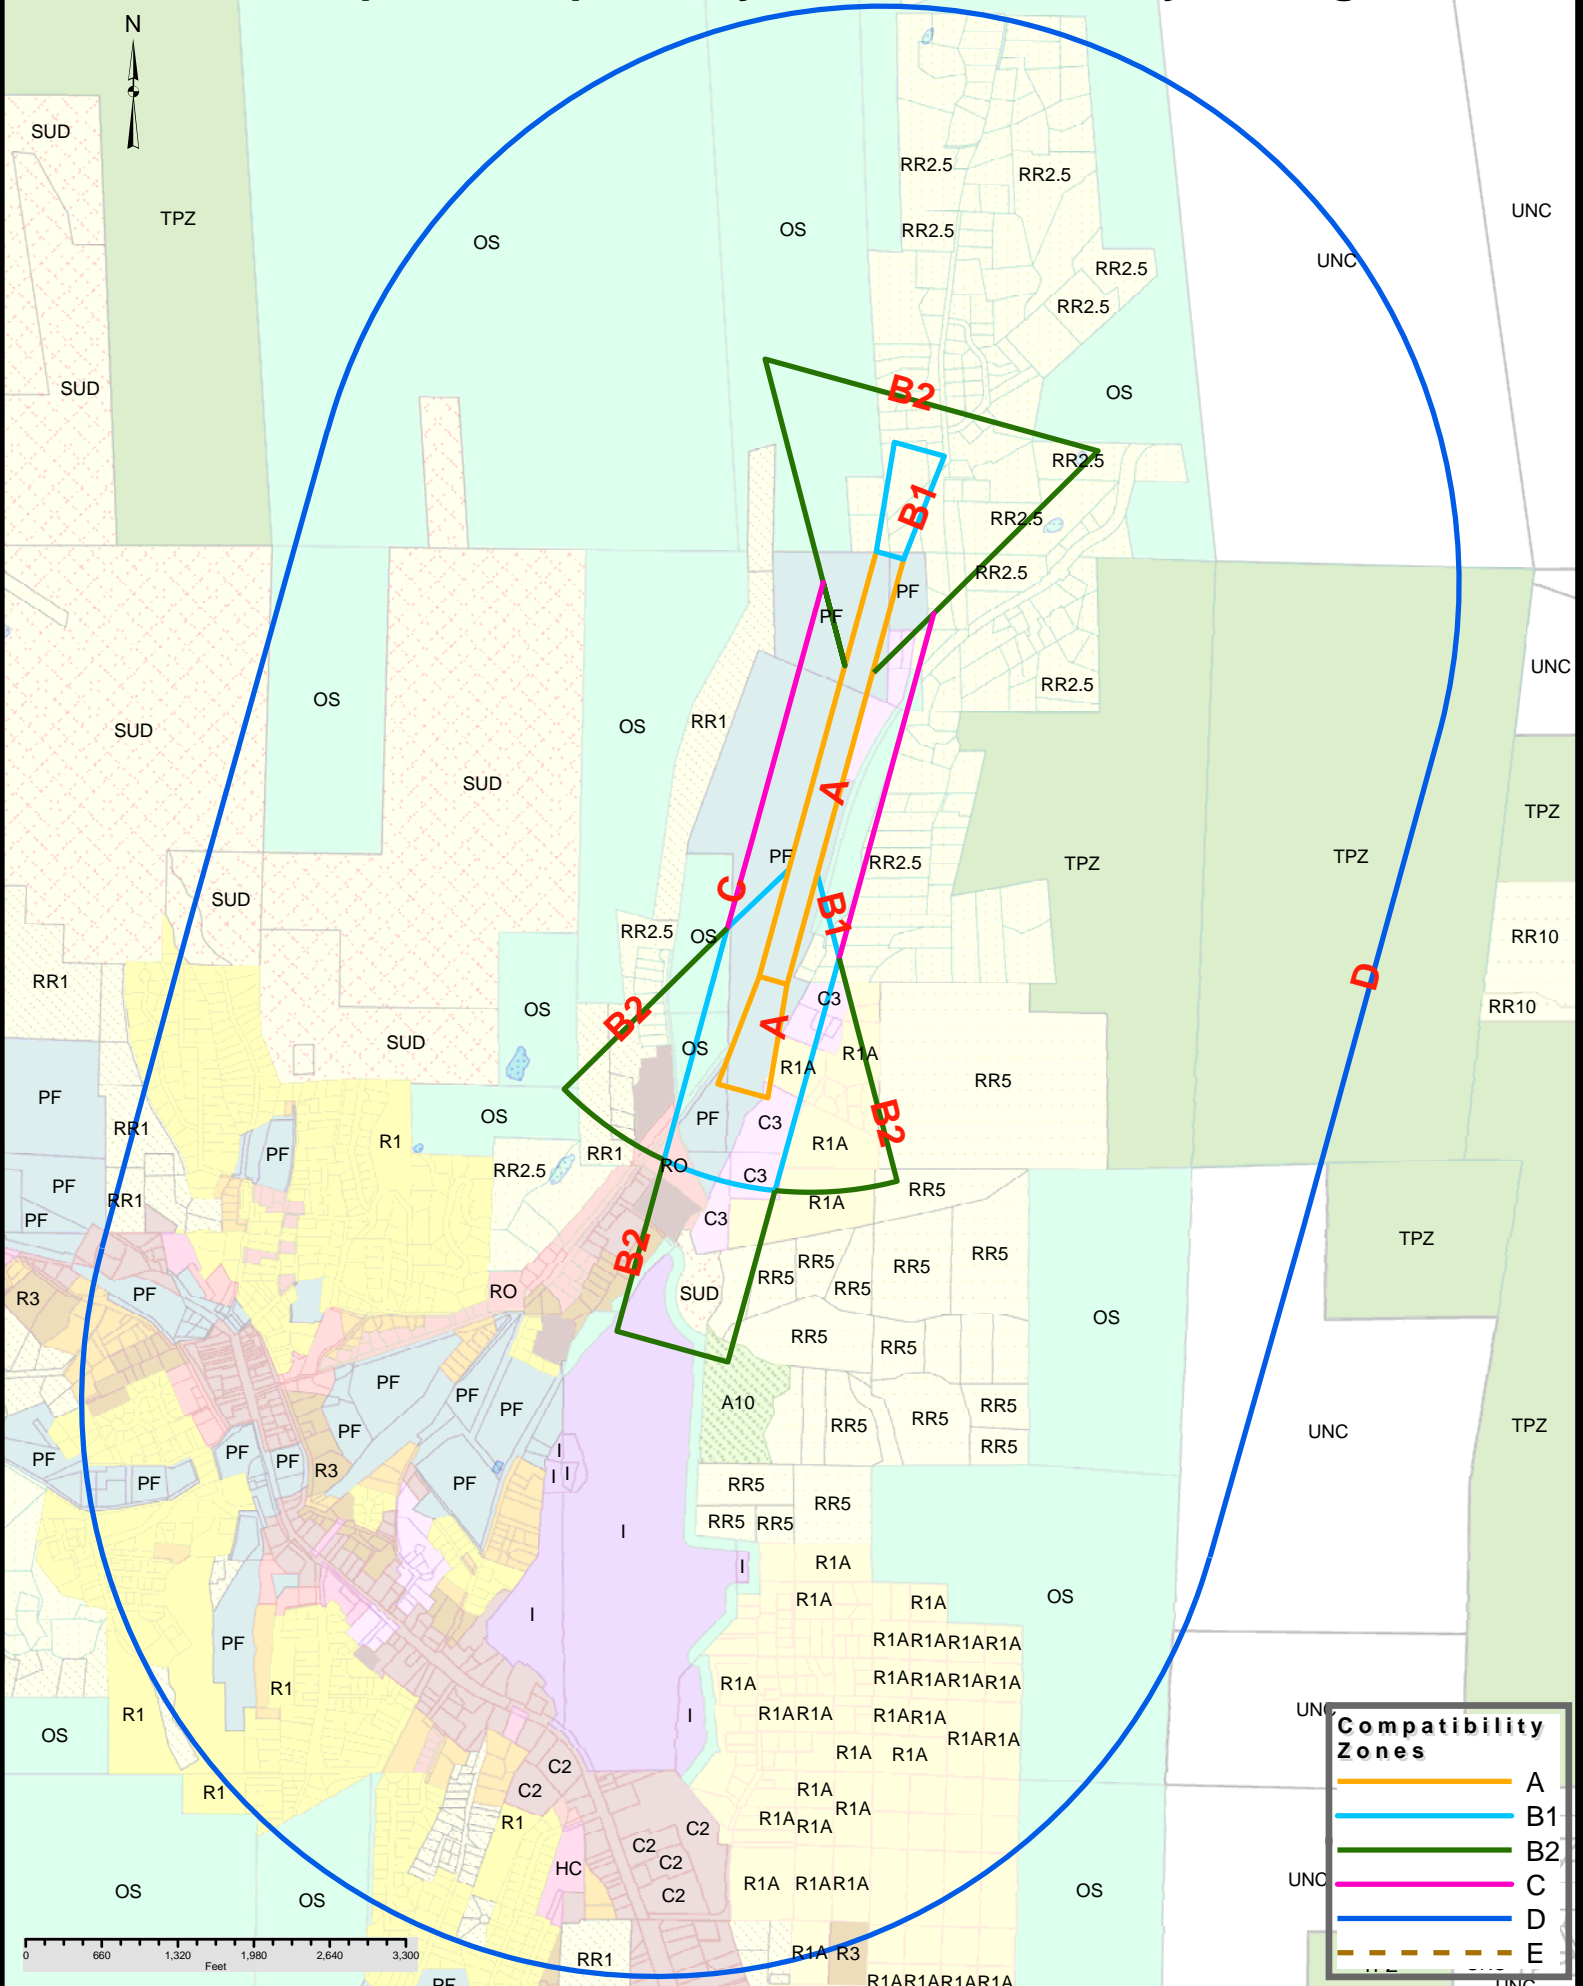

# Weaverville Airport Compatibility Zones and County Zoning Districts

Compatibility Zones	
	A
	B1
	B2
	C
	D
	E
	UNC

0 660 1,320 1,980 2,640 3,300 Feet